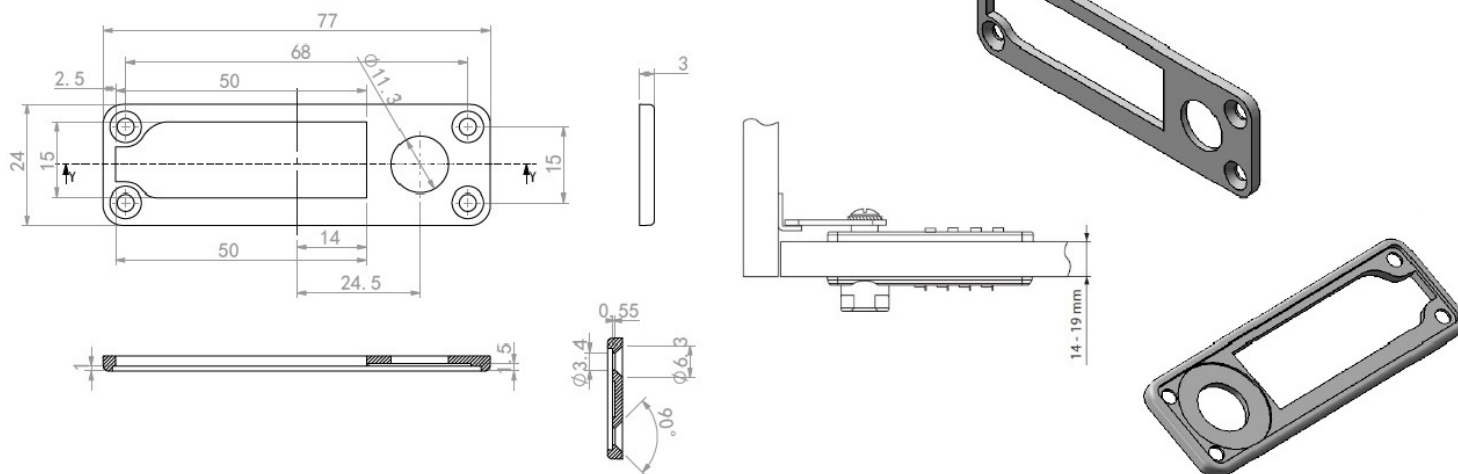

PRODUCT SHEET

Description:

Back Plate, Black Plastic, F/Lock M906 & M901, F/Wood, W/4 Screws (ø3 x 20 mm & 4 Screws in ø3 x 16 mm), F/Wood, Thickness, 14 - 19 mm, Size: 77x24x3mm

Item number:

14.08.245-9

Units	Box	Carton	HS Code	Barcode
Pcs.	50	500	3926300090	
				5704866500258

SISO A/S

Mileparken 11
DK-2740 Skovlunde
Denmark
VAT: DK 24786013

Phone +45 45 830 900

www.siso.dk
siso@siso.dk

Danske Bank
Nytorv Branch
Copenhagen
SWIFT: DABADKKK

Account no.
4180 3112 112936
IBAN Account
DK7230003112112936